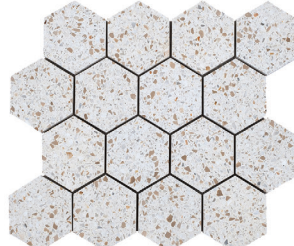

STC-503001